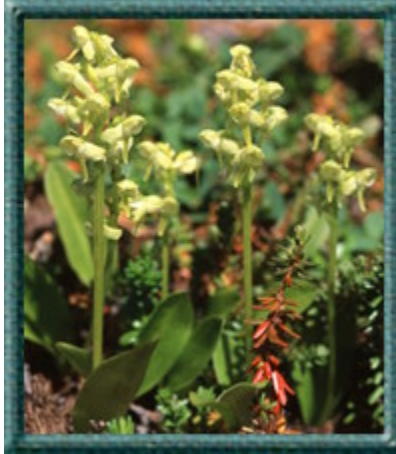

Manitoba Native Orchids Compendium

**Blunt-leaved rein orchid - dwarfed form (*Platanthera obtusata* (Banks ex Pursh) Lindley-
forma *collectanea* (Fernald) P.M. Brown)**

In the Churchill area, on the open Tundra along the coast of the Hudson Bay, small colonies of the blunt-leaved rein orchid grow in depressions of the rocky terrain. These sturdy little plants grow no more than 8 cm in height with 5 to 10 florets on a compact inflorescence. This orchid blends with the other compact vegetation of this particular environment and is not easy to observe. Blooming date of this dwarfed form of the blunt-leaved rein orchid is approximately mid-July.